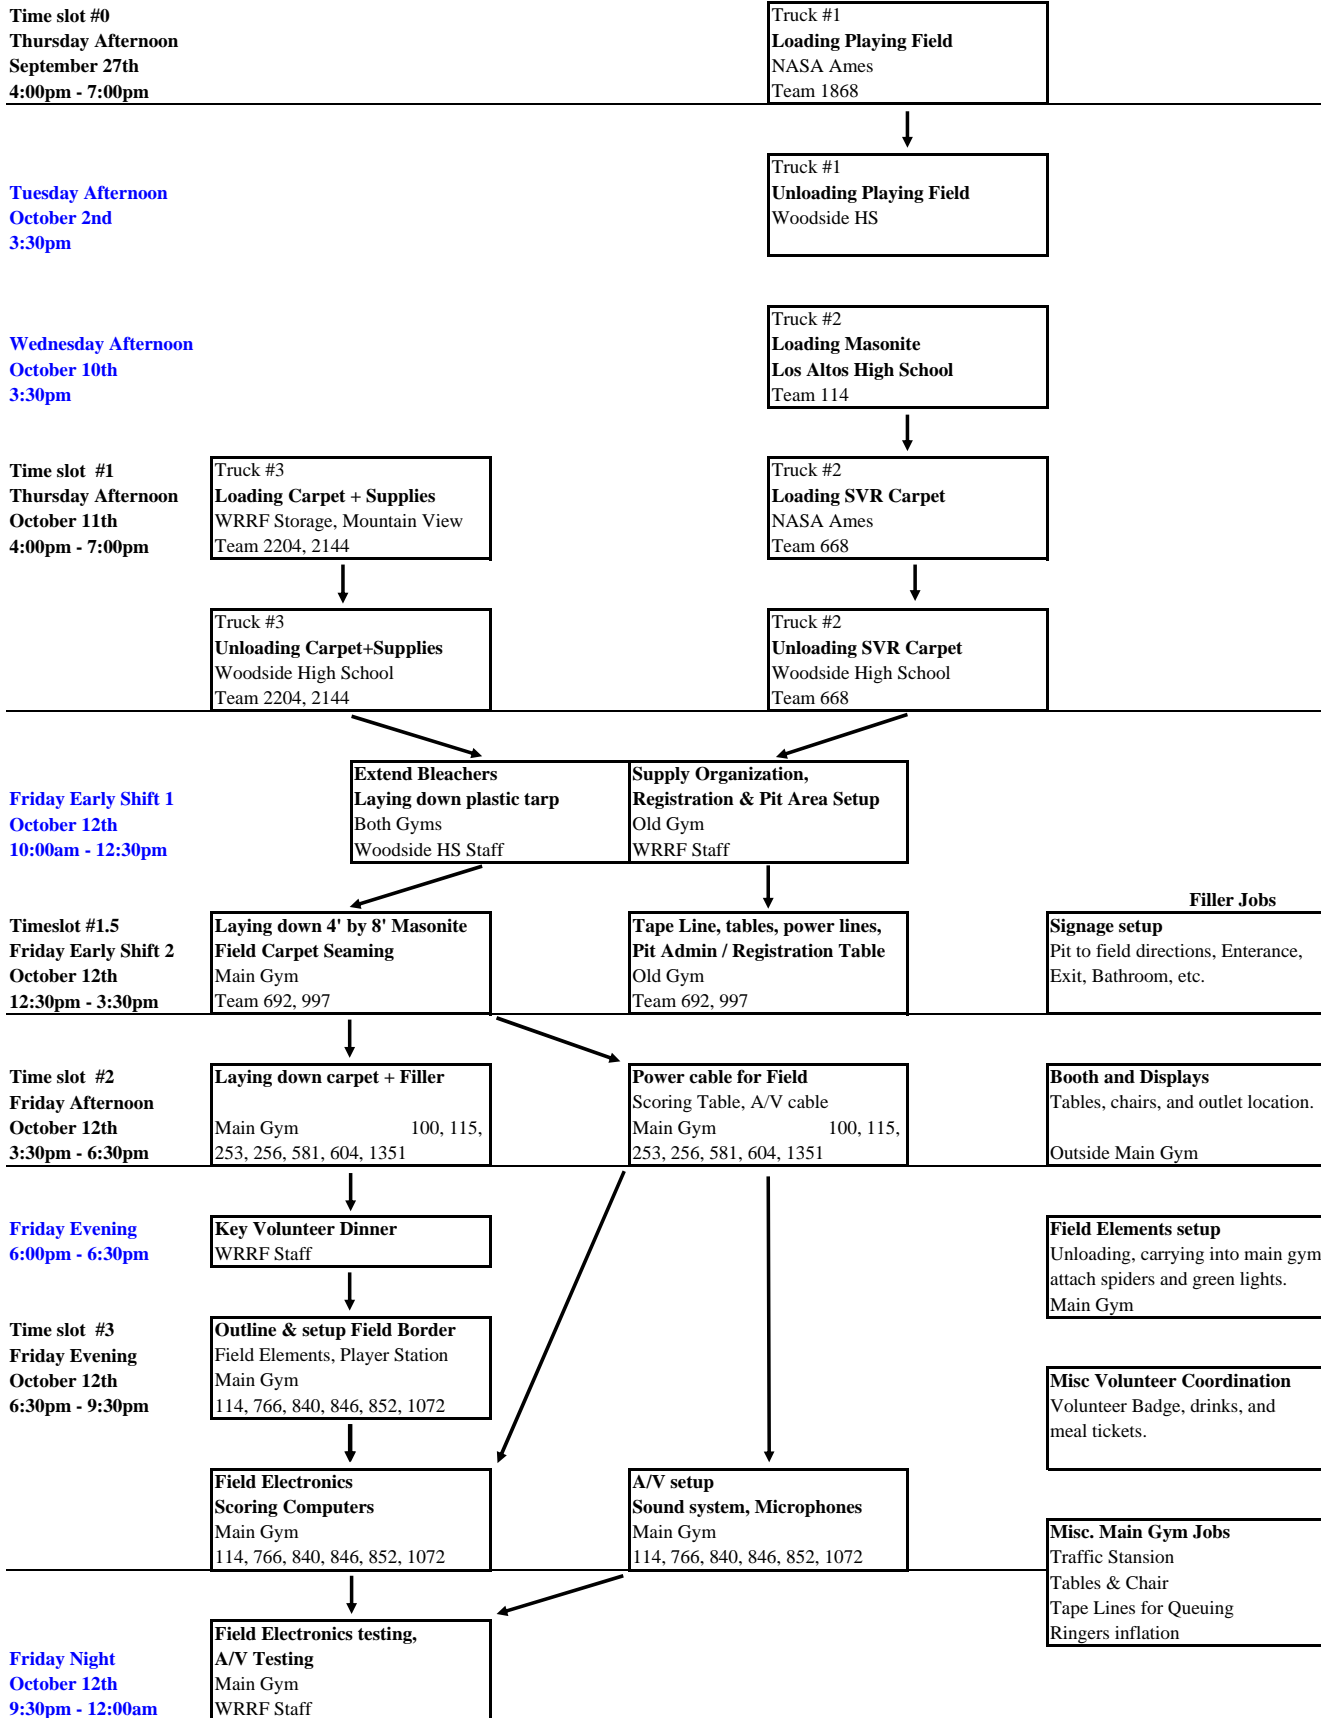

# Northern California Robot Games 2007

## Setup/Tear down Macro Flowchart Page 1

Carpet and Masonite tear down  
Loading Truck #3  
Main Gym & Outside Main Gym

Pit Area tear down  
Tables Tape lines  
Registration Pit signs  
Inspection Station

Supply and Misc gathered  
Loading Truck #3, Trash pickup  
Main Gym & Outside Main Gym

Time slot #6  
Monday Afternoon  
October 15th  
4:00pm - 7:00pm

Truck #4  
Unloading Playing Field  
NASA Ames