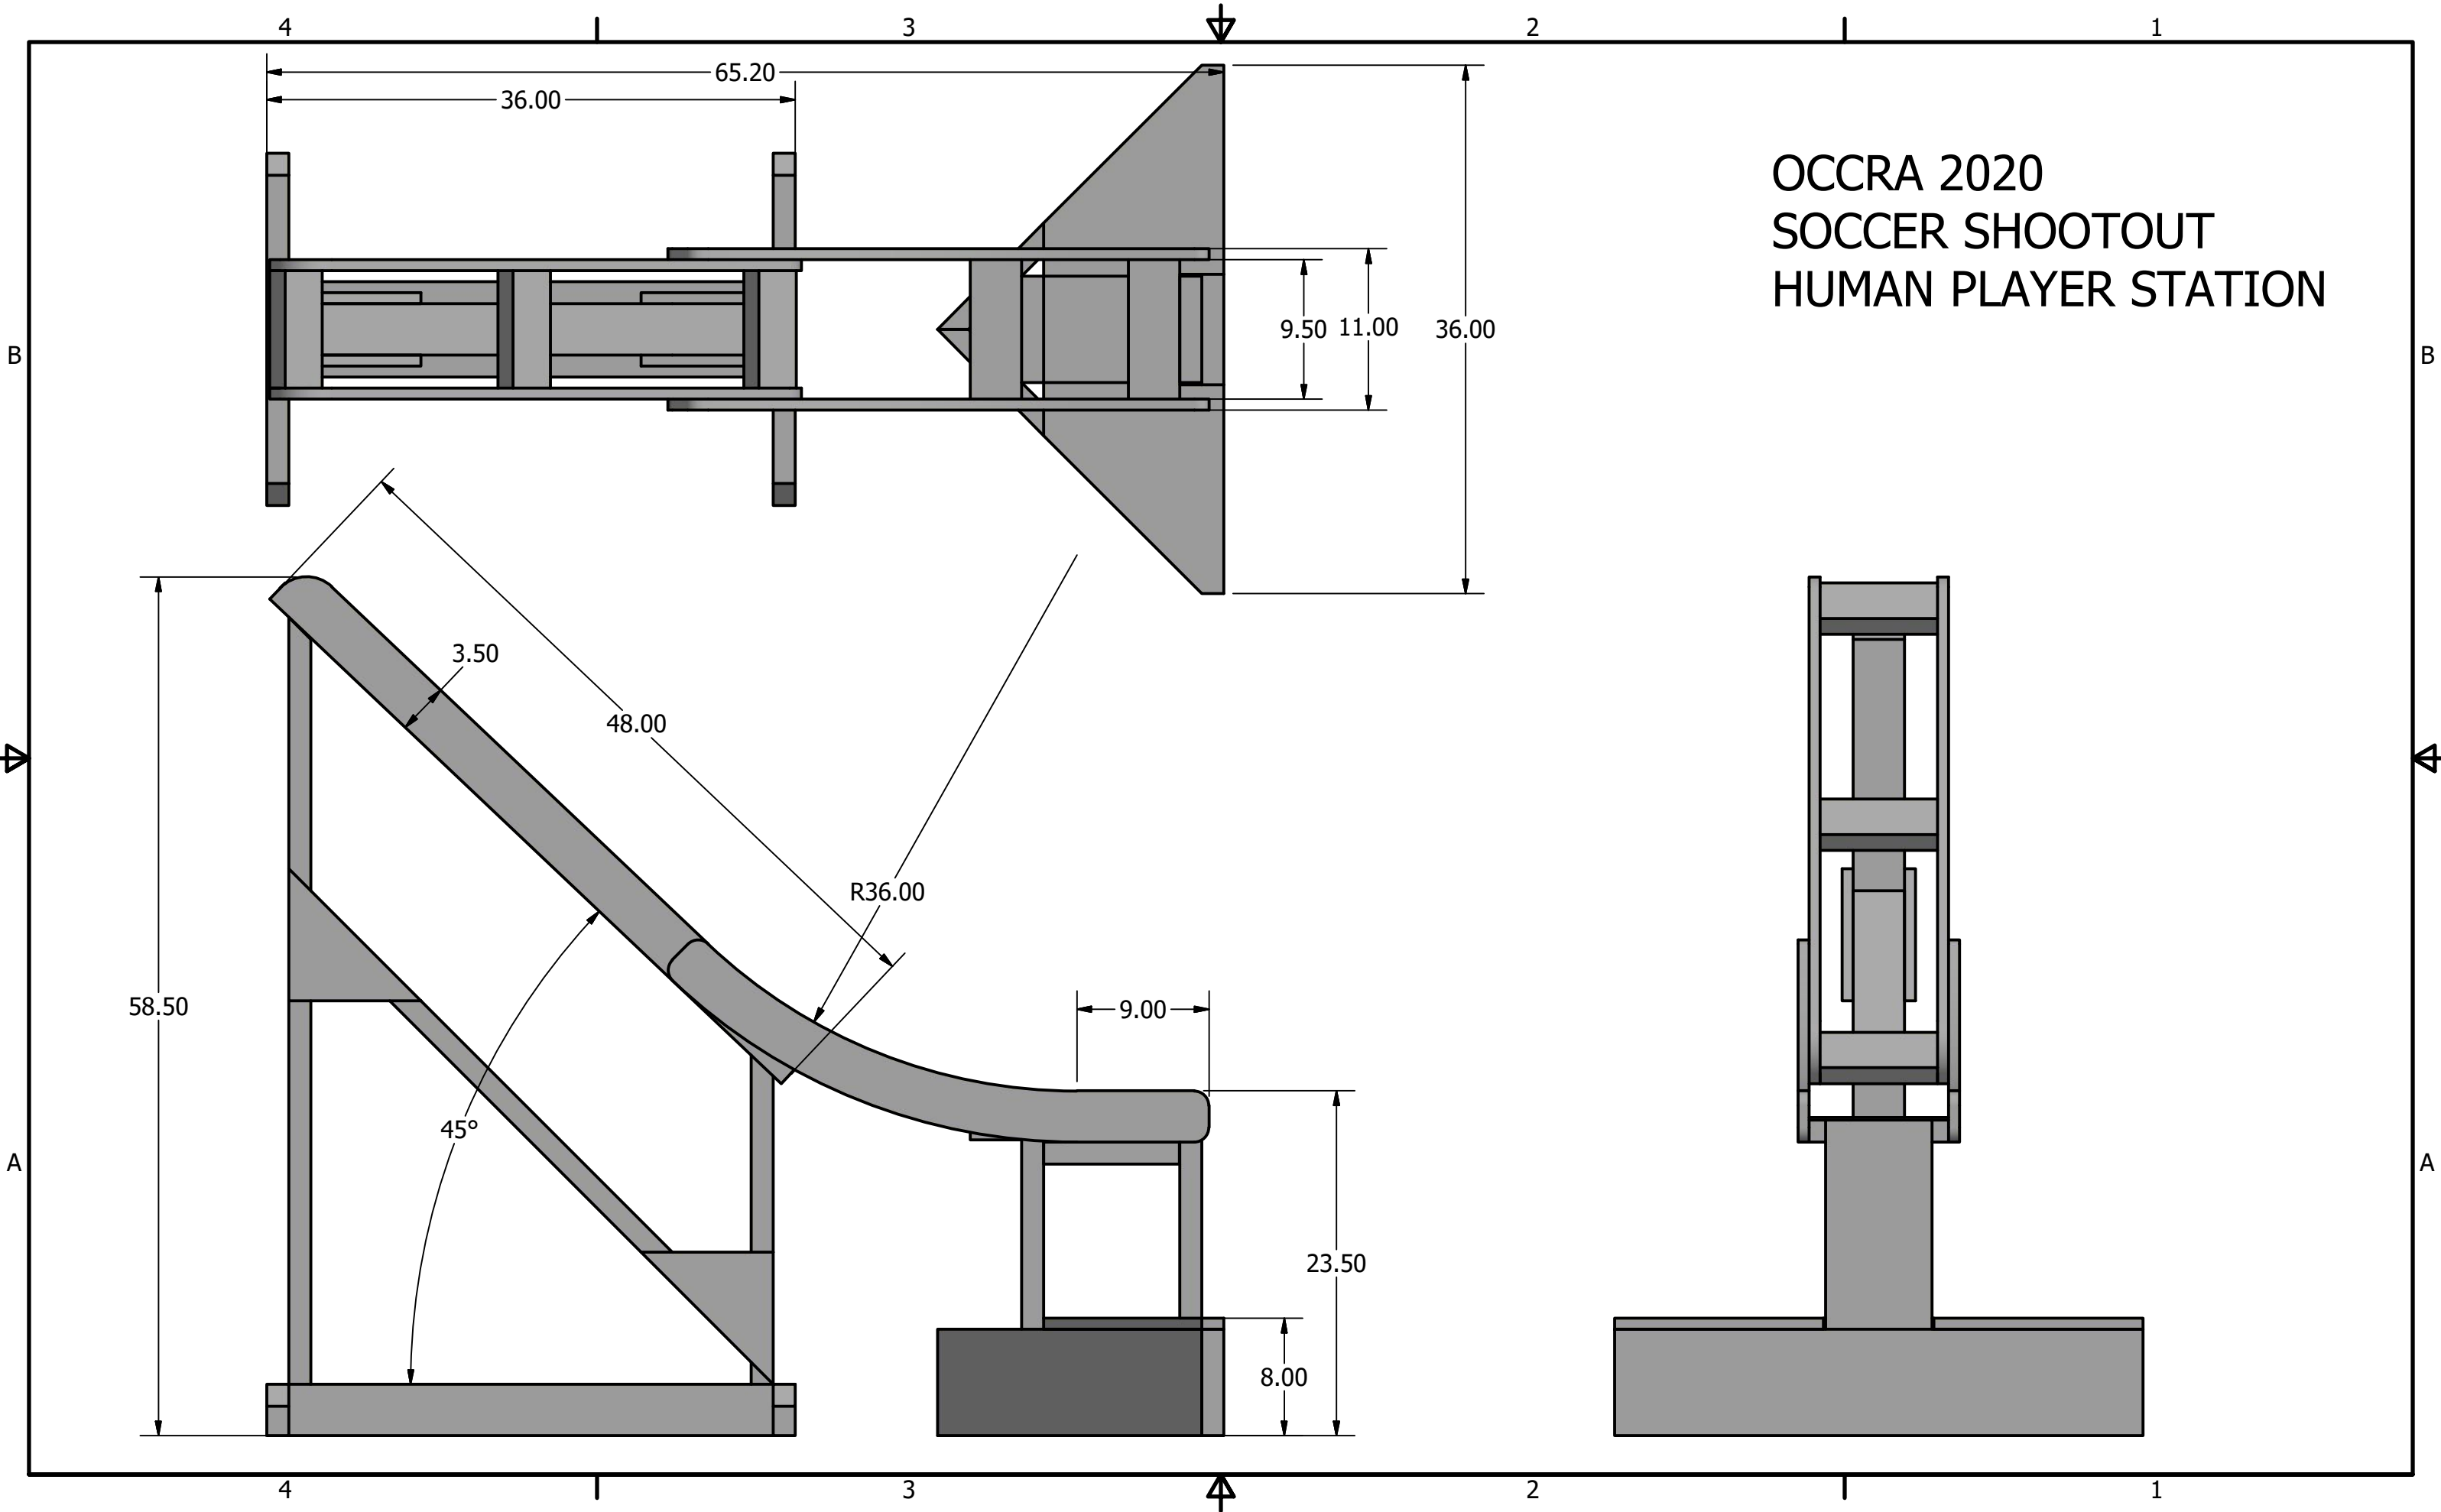

OCCRA 2020 SOCCER SHOOTOUT GOAL ASSEMBLY

16" wide, 1/2" Plywood
Deflectors around opening
top and sides

16.00
1-3/8" Dia Steel
Crossbar Pipe

24.00
72.00
112.00
96.00
24.00

Goal Sides, Top, Back and Divider
are covered with Athletic Netting
1-7/8" Grid #36.

Rear Access Door

48.00
38.00
72.00

OCCRA 2020
SOCCER SHOOTOUT
HUMAN PLAYER STATION

OCCRA 2020 SOCCER SHOOTOUT RAMP ASSEMBLY