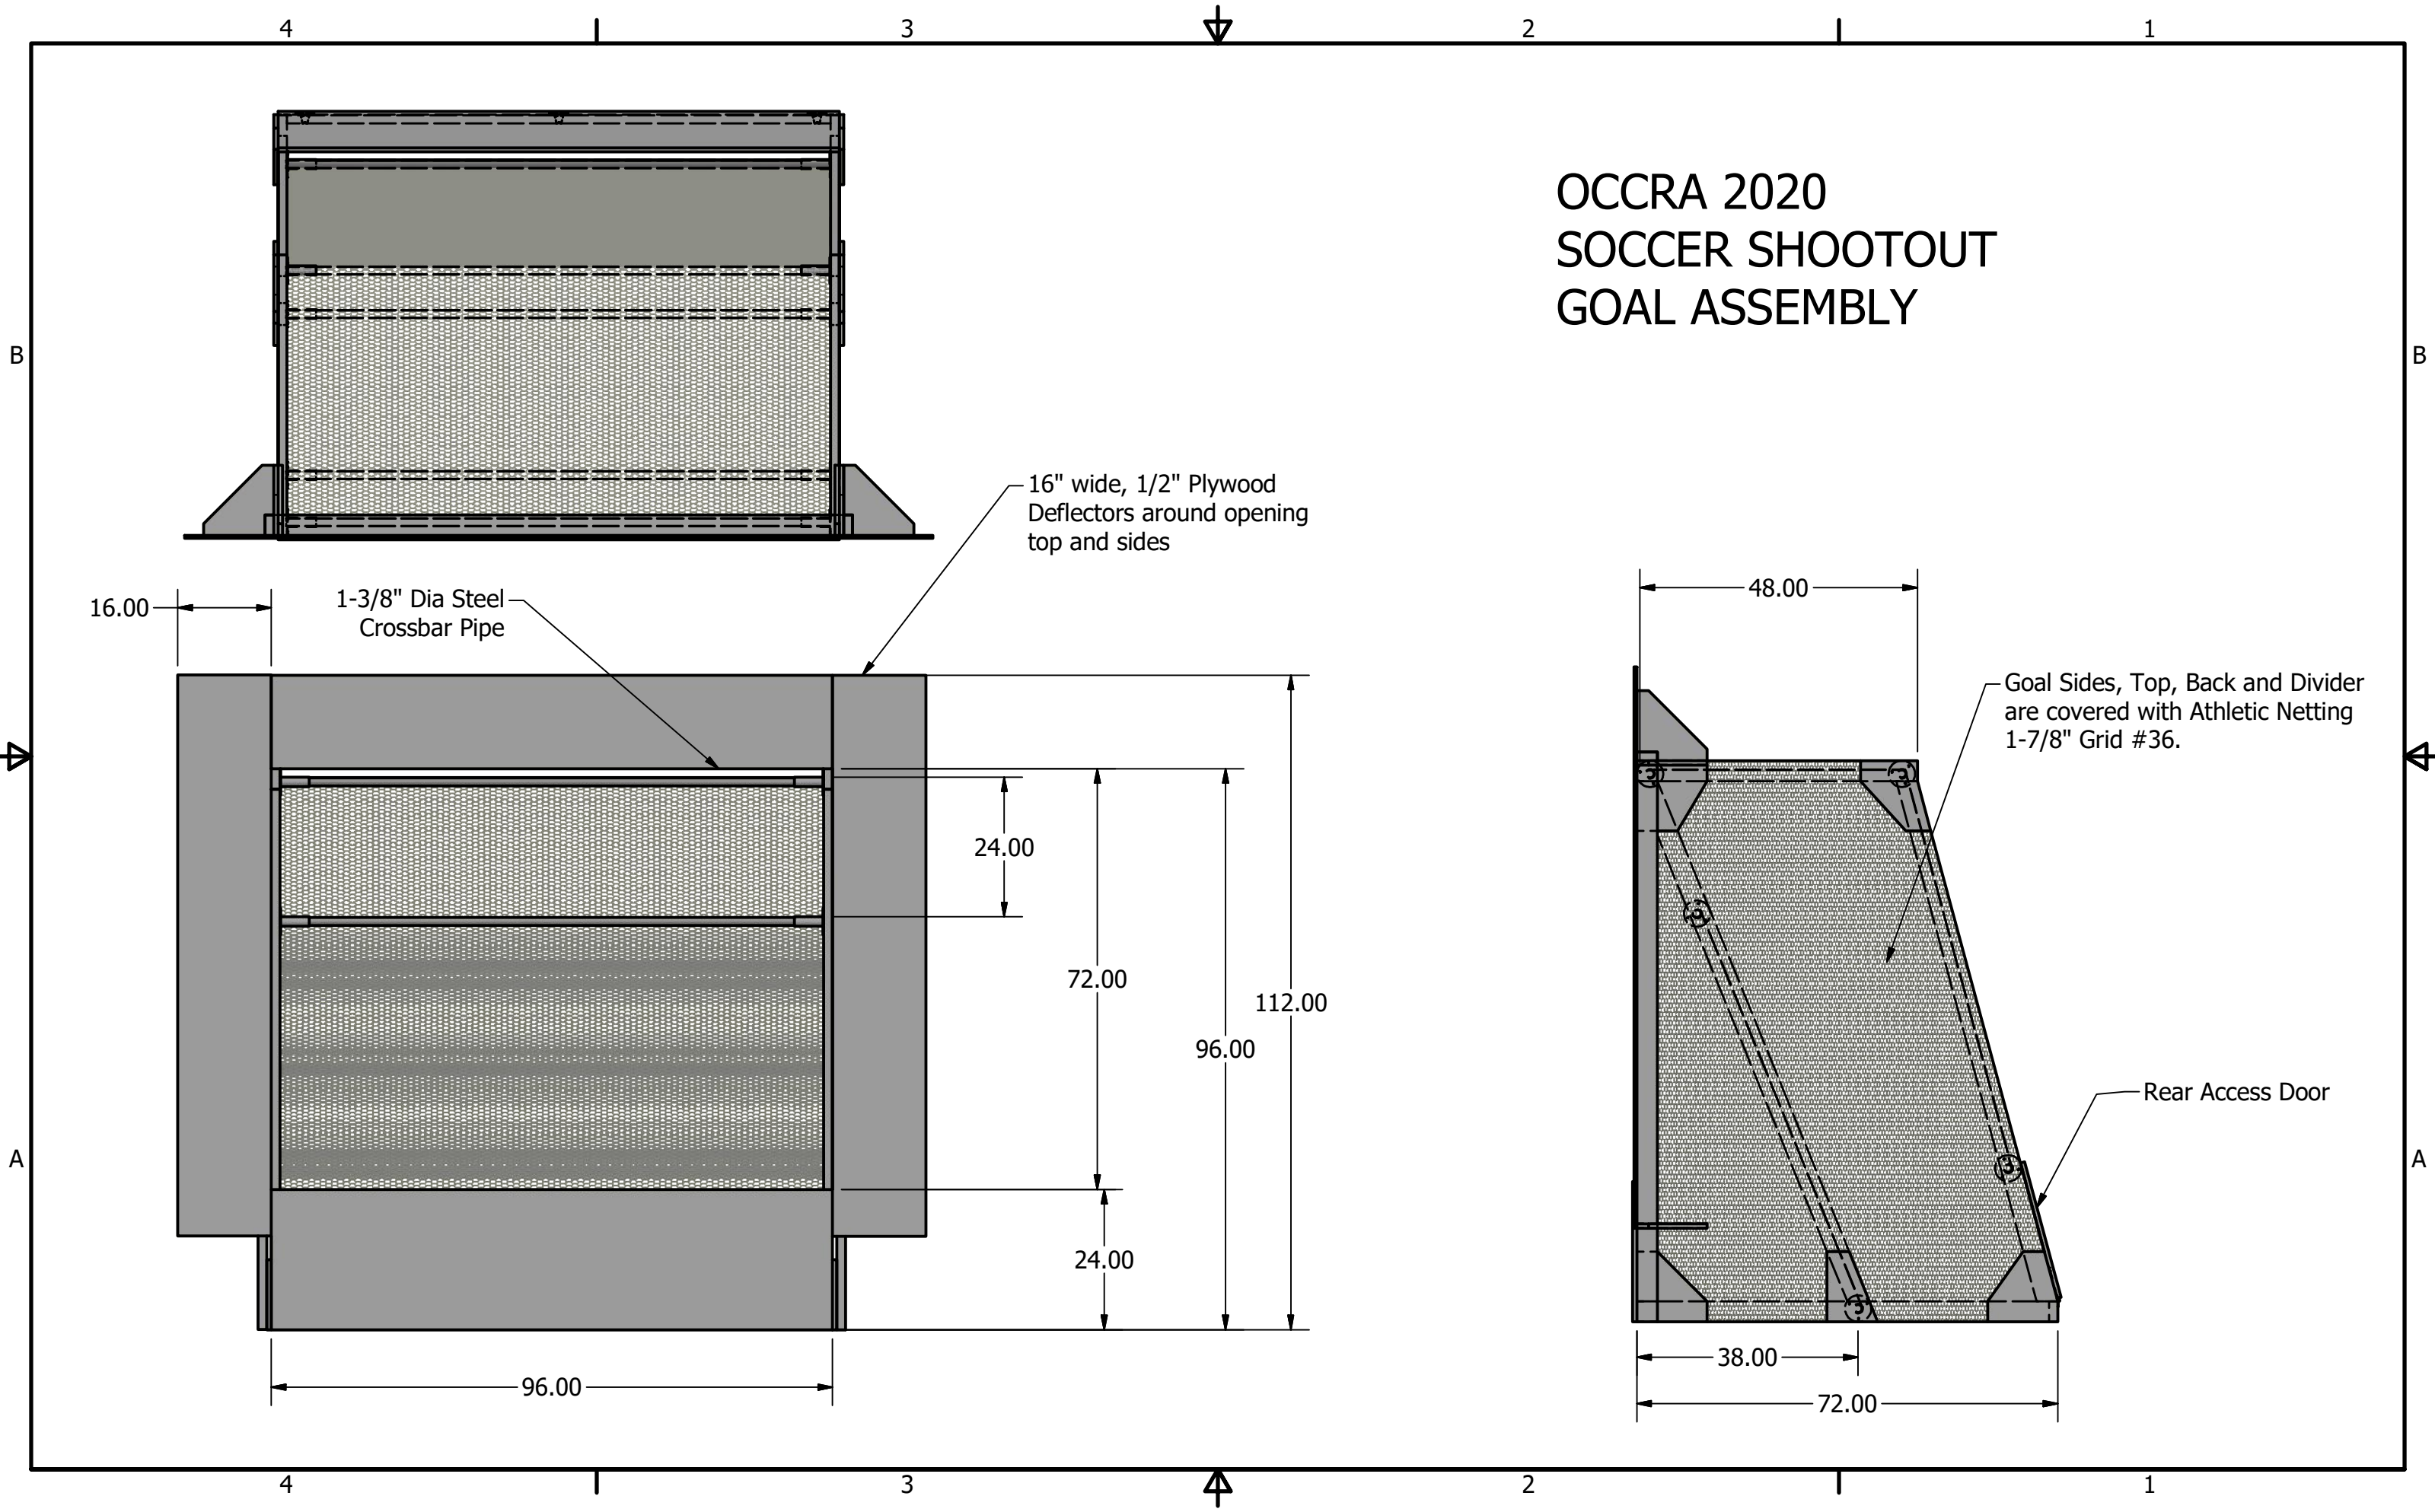

OCCRA 2020 SOCCER SHOOTOUT GOAL ASSEMBLY

16" wide, 1/2" Plywood
Deflectors around opening
top and sides

16.00
1-3/8" Dia Steel
Crossbar Pipe

24.00
72.00
112.00
96.00
24.00

Goal Sides, Top, Back and Divider
are covered with Athletic Netting
1-7/8" Grid #36.

Rear Access Door

48.00
38.00
72.00

OCCRA 2020
SOCCER SHOOTOUT
HUMAN PLAYER STATION

OCCRA 2020 SOCCER SHOOTOUT RAMP ASSEMBLY