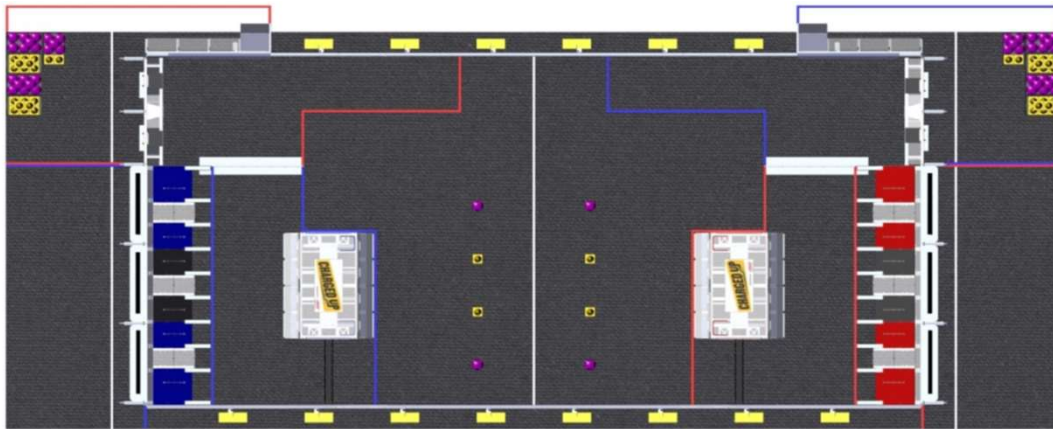

Team 180 SPAMalytics Scouting System
Strategy Sheet for CHARGED UP presented by Haas

Match #	Team	Matches Played	Effective Score (Avg)	Effective Score (Max)	Autonomous (Averages)							Teleoperated (Averages)										
					Preload	Moved	Hybrid Node	Middle Node	Top Node	Acq	Drop	Charge Station	Hybrid Node	Middle Node	Top Node	Acq	Drop	Def By	Def Against	Charge Station	Foul	Tfoul
Red 1																						
Red 2																						
Red 3																						
Blue 1																						
Blue 2																						
Blue 3																						

Red Eff Score 0.00 Blue Eff Score 0.00

Comments

← SCORING TABLE →