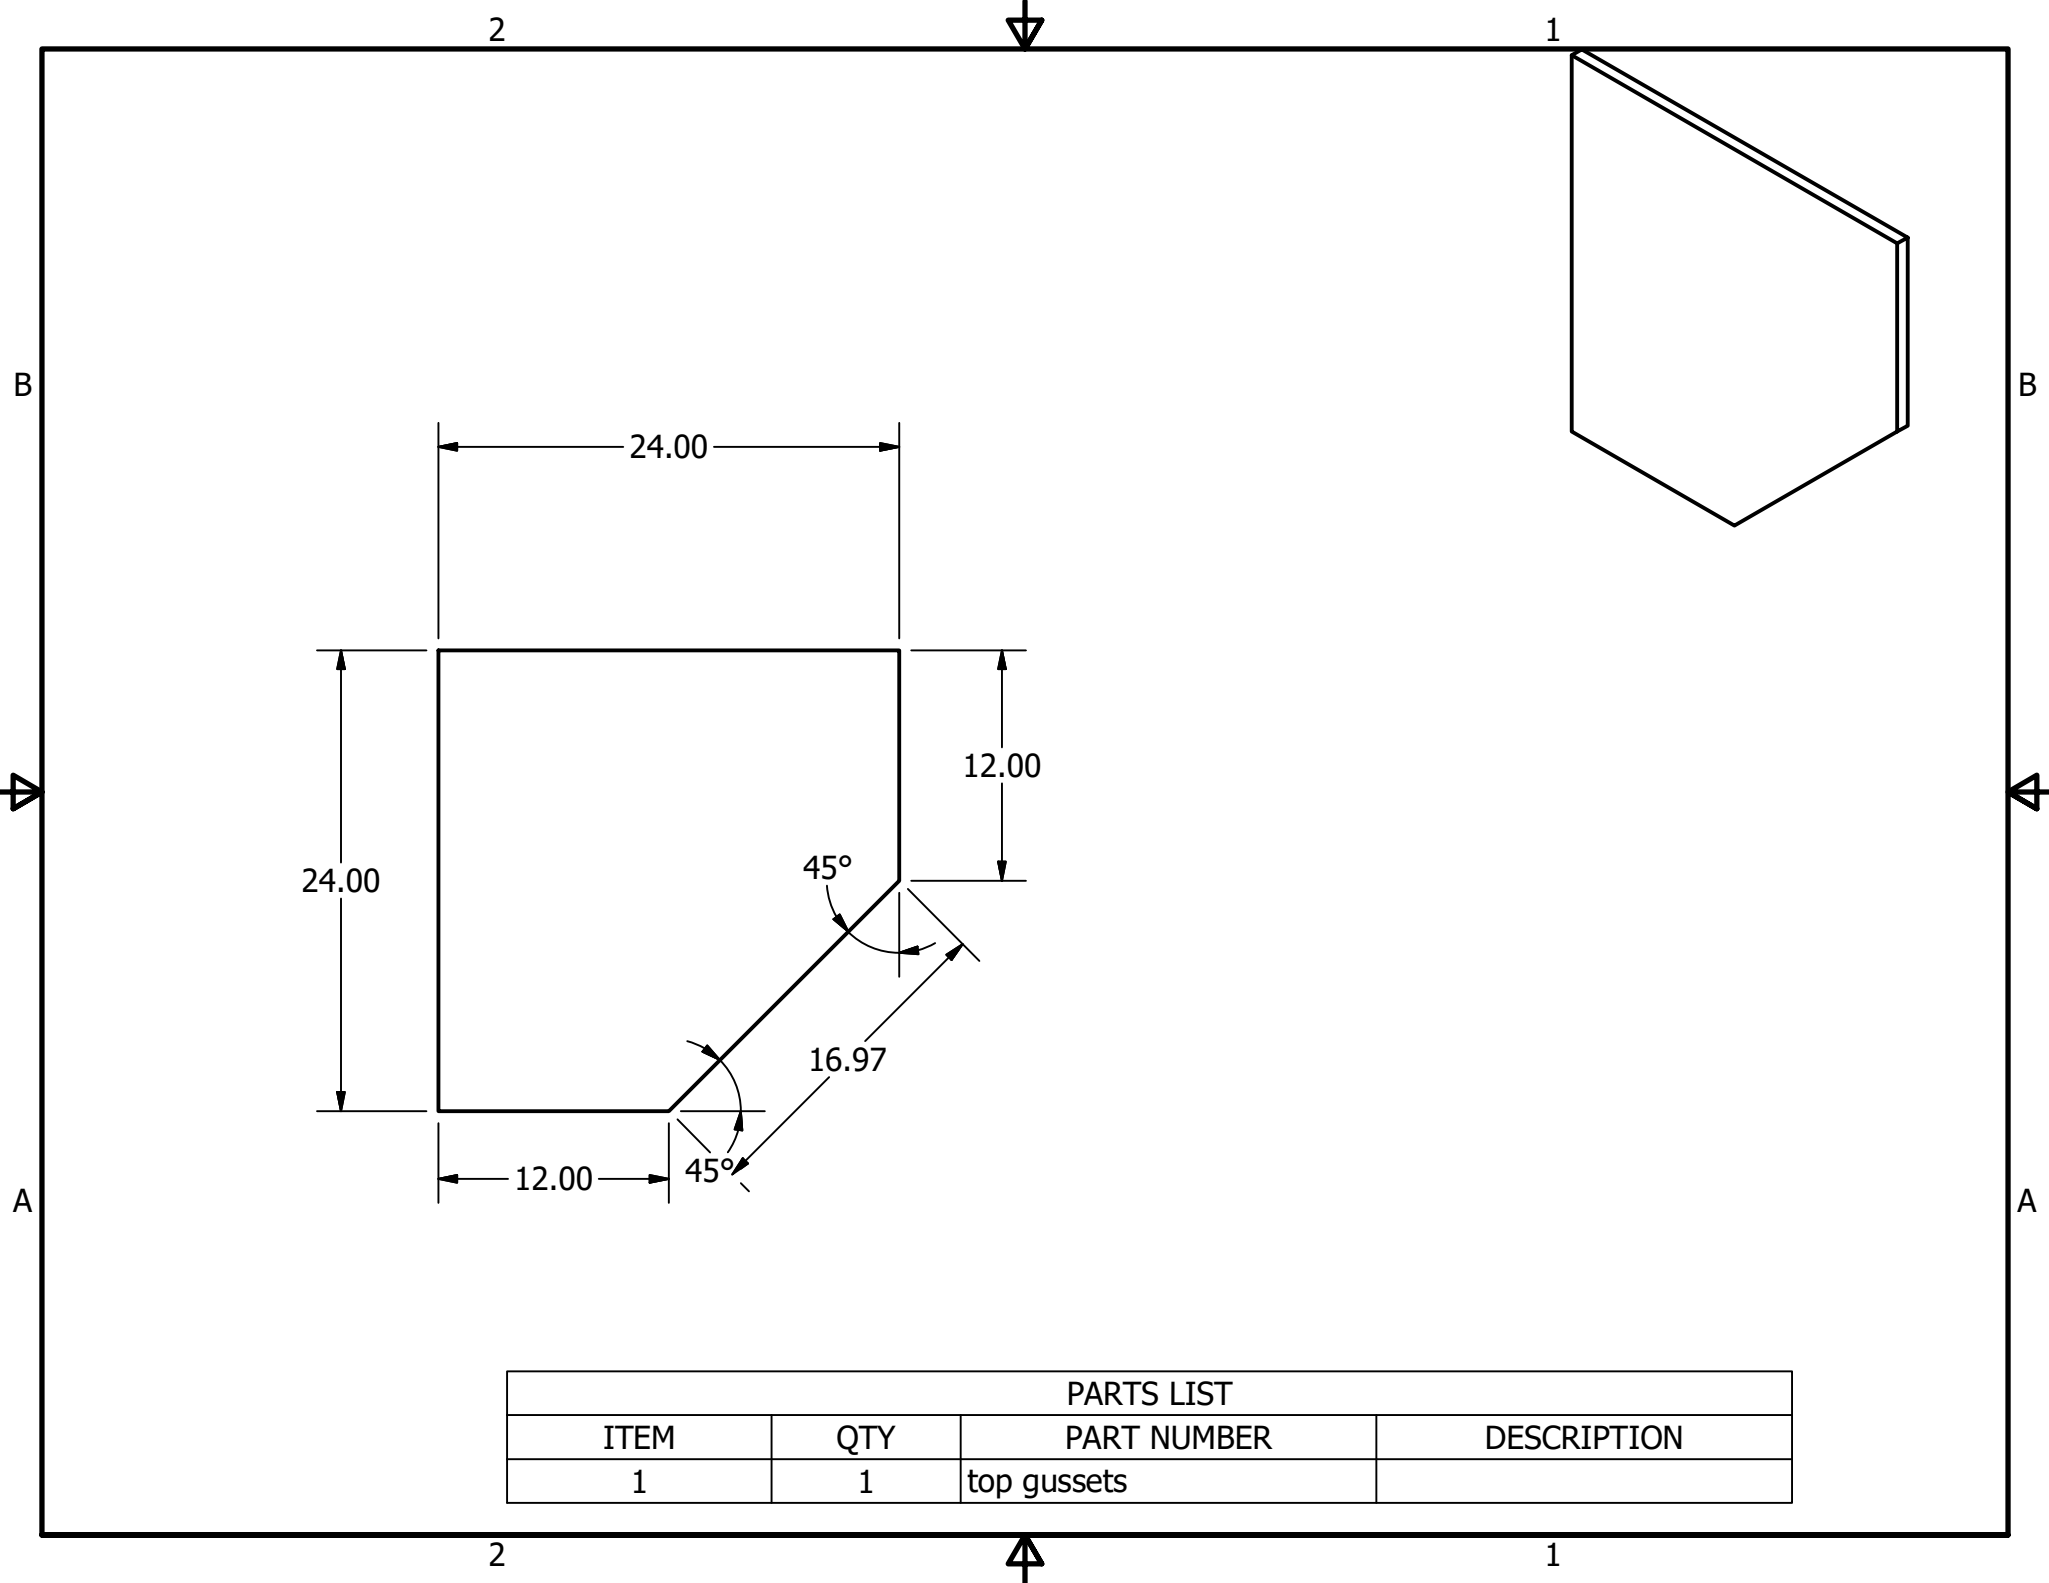

PARTS LIST			
ITEM	QTY	PART NUMBER	DESCRIPTION
1	4		truss leg
2	4		short truss
3	10		leg tops
4	6		long side truss
5	12		top gussets
6	4		3 way gusset
7	6		swing panel

PARTS LIST			
ITEM	QTY	PART NUMBER	DESCRIPTION
1	4	Leg 1	
2	4	leg ply	
3	1	leg foot	
4	1	leg tops	

PARTS LIST			
ITEM	QTY	PART NUMBER	DESCRIPTION
1	4	short truss 2x4	
2	1	leg tops	
3	4	sort truss ply	

PARTS LIST			
ITEM	QTY	PART NUMBER	DESCRIPTION
1	4		long side truss 2x4
2	4		long side truss ply
3	1		leg tops

PARTS LIST			
ITEM	QTY	PART NUMBER	DESCRIPTION
1	1	top gussets	

PARTS LIST			
ITEM	QTY	PART NUMBER	DESCRIPTION
1	1	3 way gusset	