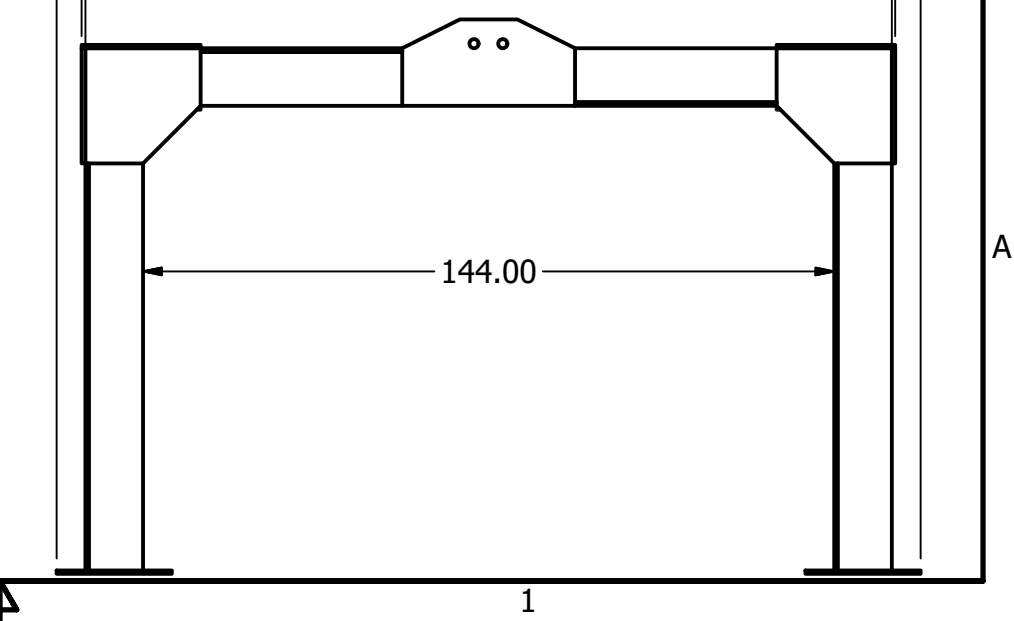

PARTS LIST			
ITEM	QTY	PART NUMBER	DESCRIPTION
1	4		truss leg
2	4		short truss
3	10		leg tops
4	6		long side truss
5	12		top gussets
6	4		3 way gusset
7	6		swing panel

PARTS LIST			
ITEM	QTY	PART NUMBER	DESCRIPTION
1	4	Leg 1	
2	4	leg ply	
3	1	leg foot	
4	1	leg tops	

PARTS LIST			
ITEM	QTY	PART NUMBER	DESCRIPTION
1	4	short truss 2x4	
2	1	leg tops	
3	4	sort truss ply	

PARTS LIST			
ITEM	QTY	PART NUMBER	DESCRIPTION
1	4		long side truss 2x4
2	4		long side truss ply
3	1		leg tops

PARTS LIST			
ITEM	QTY	PART NUMBER	DESCRIPTION
1	1	top gussets	

PARTS LIST			
ITEM	QTY	PART NUMBER	DESCRIPTION
1	1	3 way gusset	