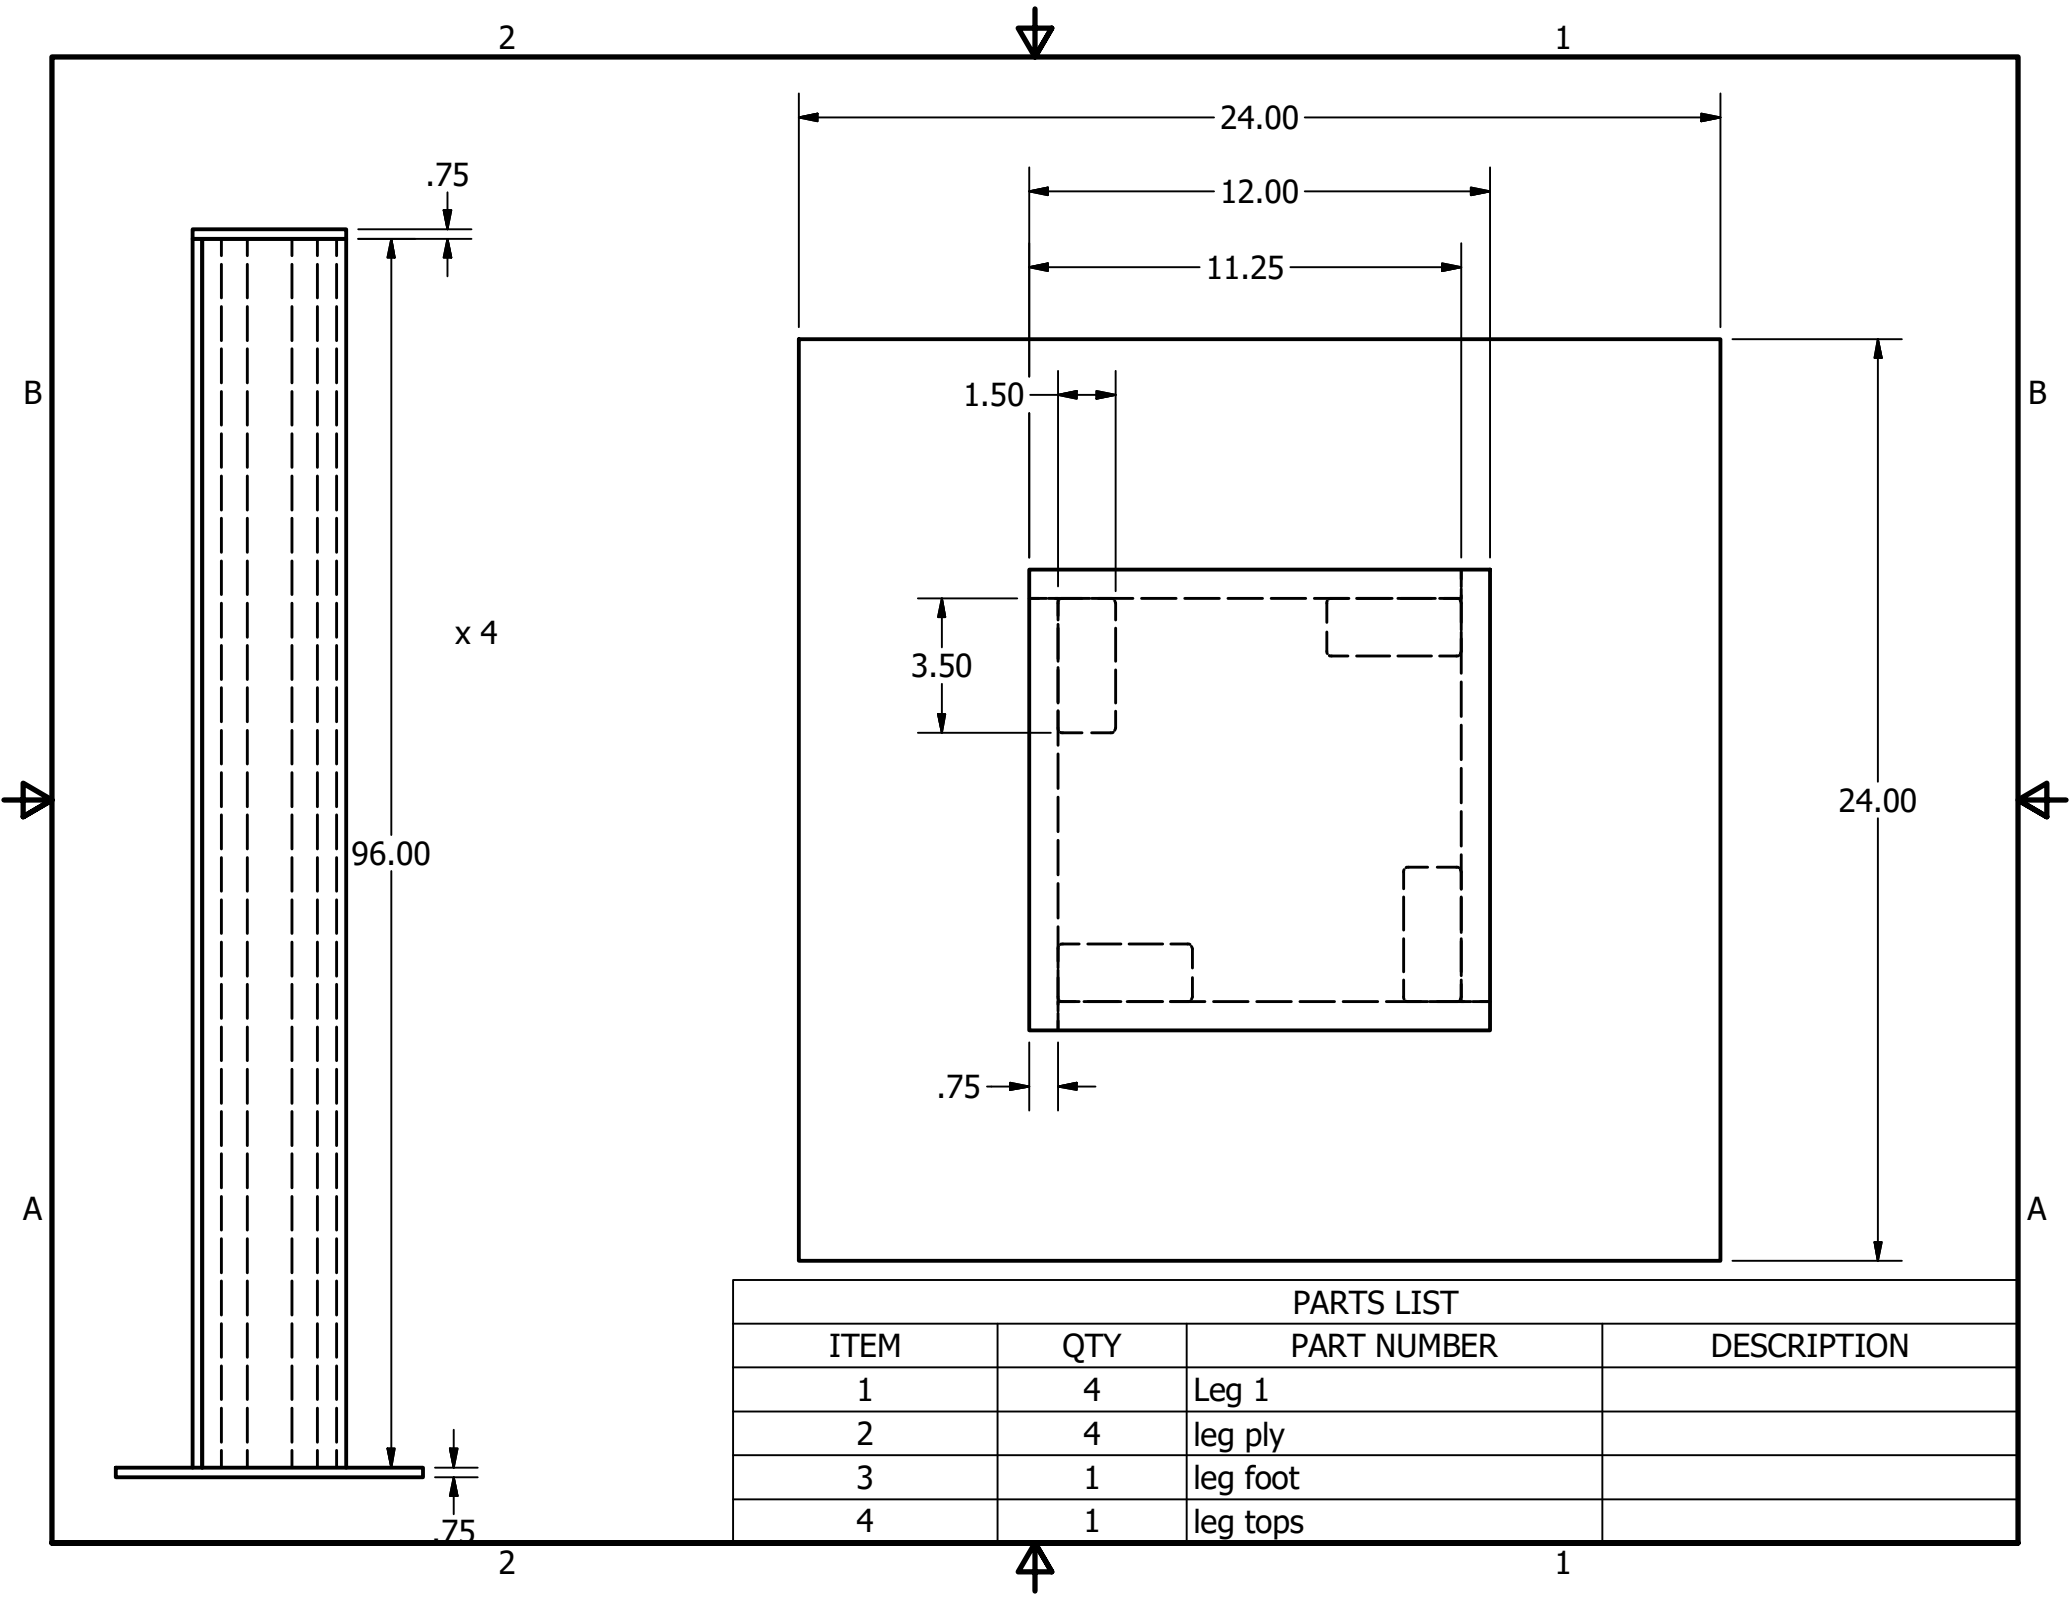

PARTS LIST			
ITEM	QTY	PART NUMBER	DESCRIPTION
1	4		truss leg
2	4		short truss
3	10		leg tops
4	6		long side truss
5	12		top gussets
6	4		3 way gusset
7	6		swing panel

PARTS LIST			
ITEM	QTY	PART NUMBER	DESCRIPTION
1	4	Leg 1	
2	4	leg ply	
3	1	leg foot	
4	1	leg tops	

PARTS LIST			
ITEM	QTY	PART NUMBER	DESCRIPTION
1	4	short truss 2x4	
2	1	leg tops	
3	4	sort truss ply	

PARTS LIST			
ITEM	QTY	PART NUMBER	DESCRIPTION
1	4		long side truss 2x4
2	4		long side truss ply
3	1		leg tops

PARTS LIST			
ITEM	QTY	PART NUMBER	DESCRIPTION
1	1	top gussets	

PARTS LIST			
ITEM	QTY	PART NUMBER	DESCRIPTION
1	1	3 way gusset	