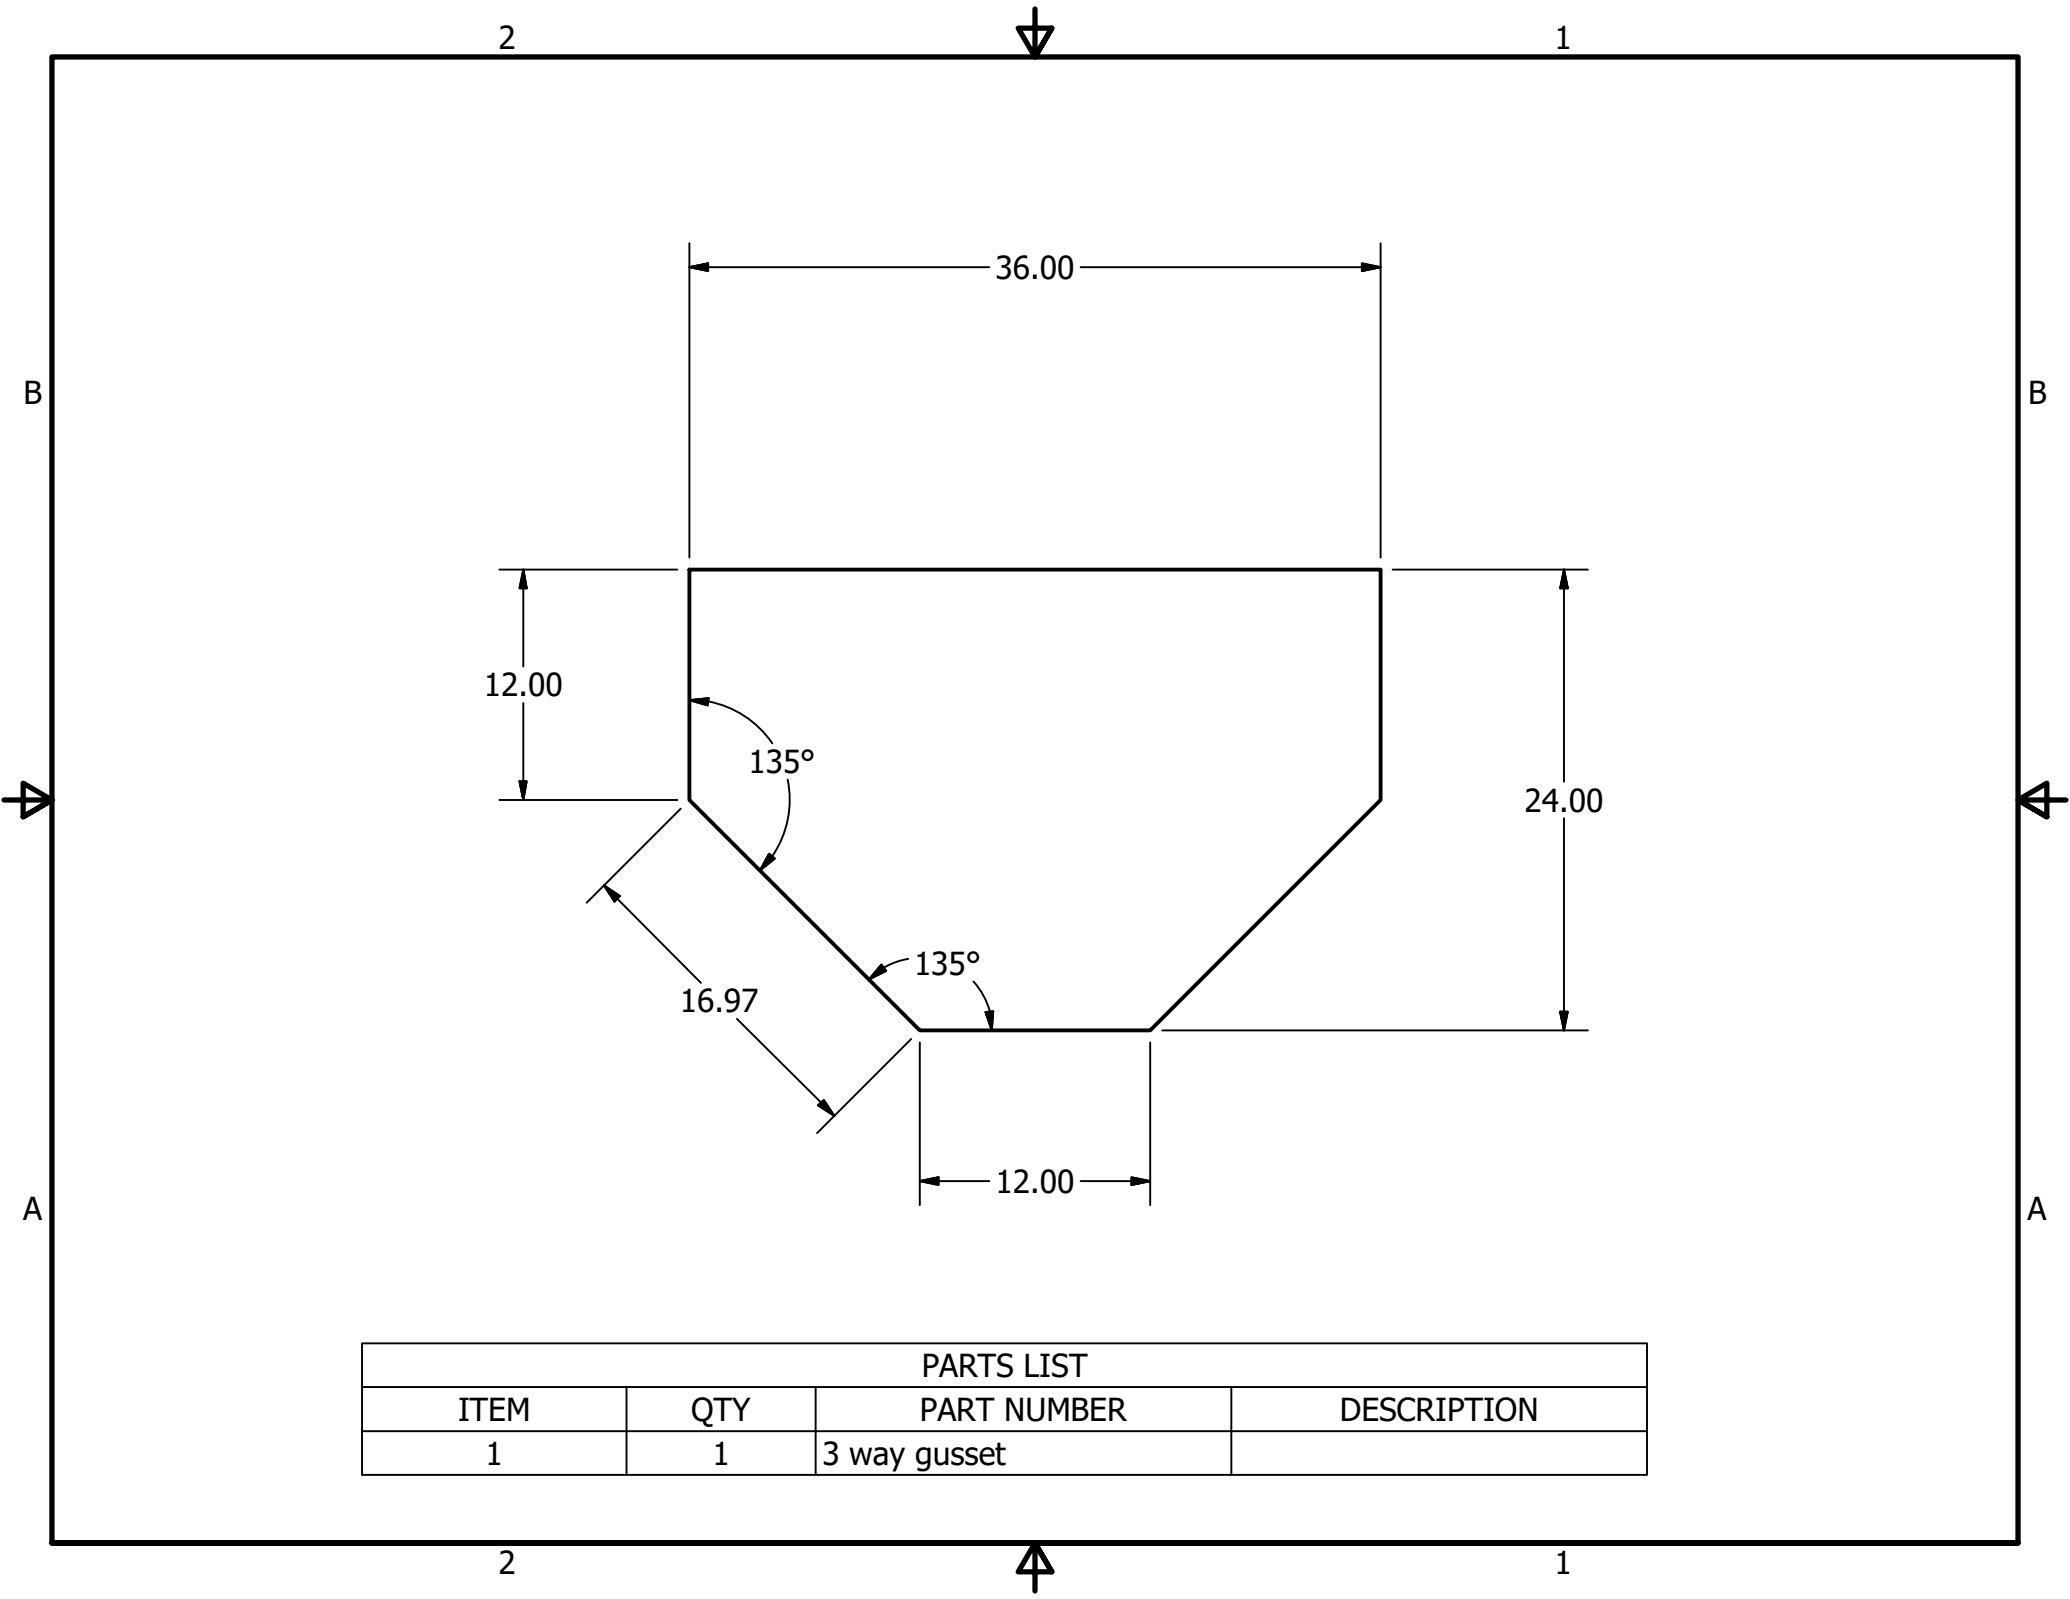

PARTS LIST			
ITEM	QTY	PART NUMBER	DESCRIPTION
1	4		truss leg
2	4		short truss
3	10		leg tops
4	6		long side truss
5	12		top gussets
6	4		3 way gusset
7	6		swing panel

PARTS LIST			
ITEM	QTY	PART NUMBER	DESCRIPTION
1	4	Leg 1	
2	4	leg ply	
3	1	leg foot	
4	1	leg tops	

PARTS LIST			
ITEM	QTY	PART NUMBER	DESCRIPTION
1	4	short truss 2x4	
2	1	leg tops	
3	4	sort truss ply	

PARTS LIST			
ITEM	QTY	PART NUMBER	DESCRIPTION
1	4		long side truss 2x4
2	4		long side truss ply
3	1		leg tops

PARTS LIST			
ITEM	QTY	PART NUMBER	DESCRIPTION
1	1	top gussets	

PARTS LIST			
ITEM	QTY	PART NUMBER	DESCRIPTION
1	1	3 way gusset	