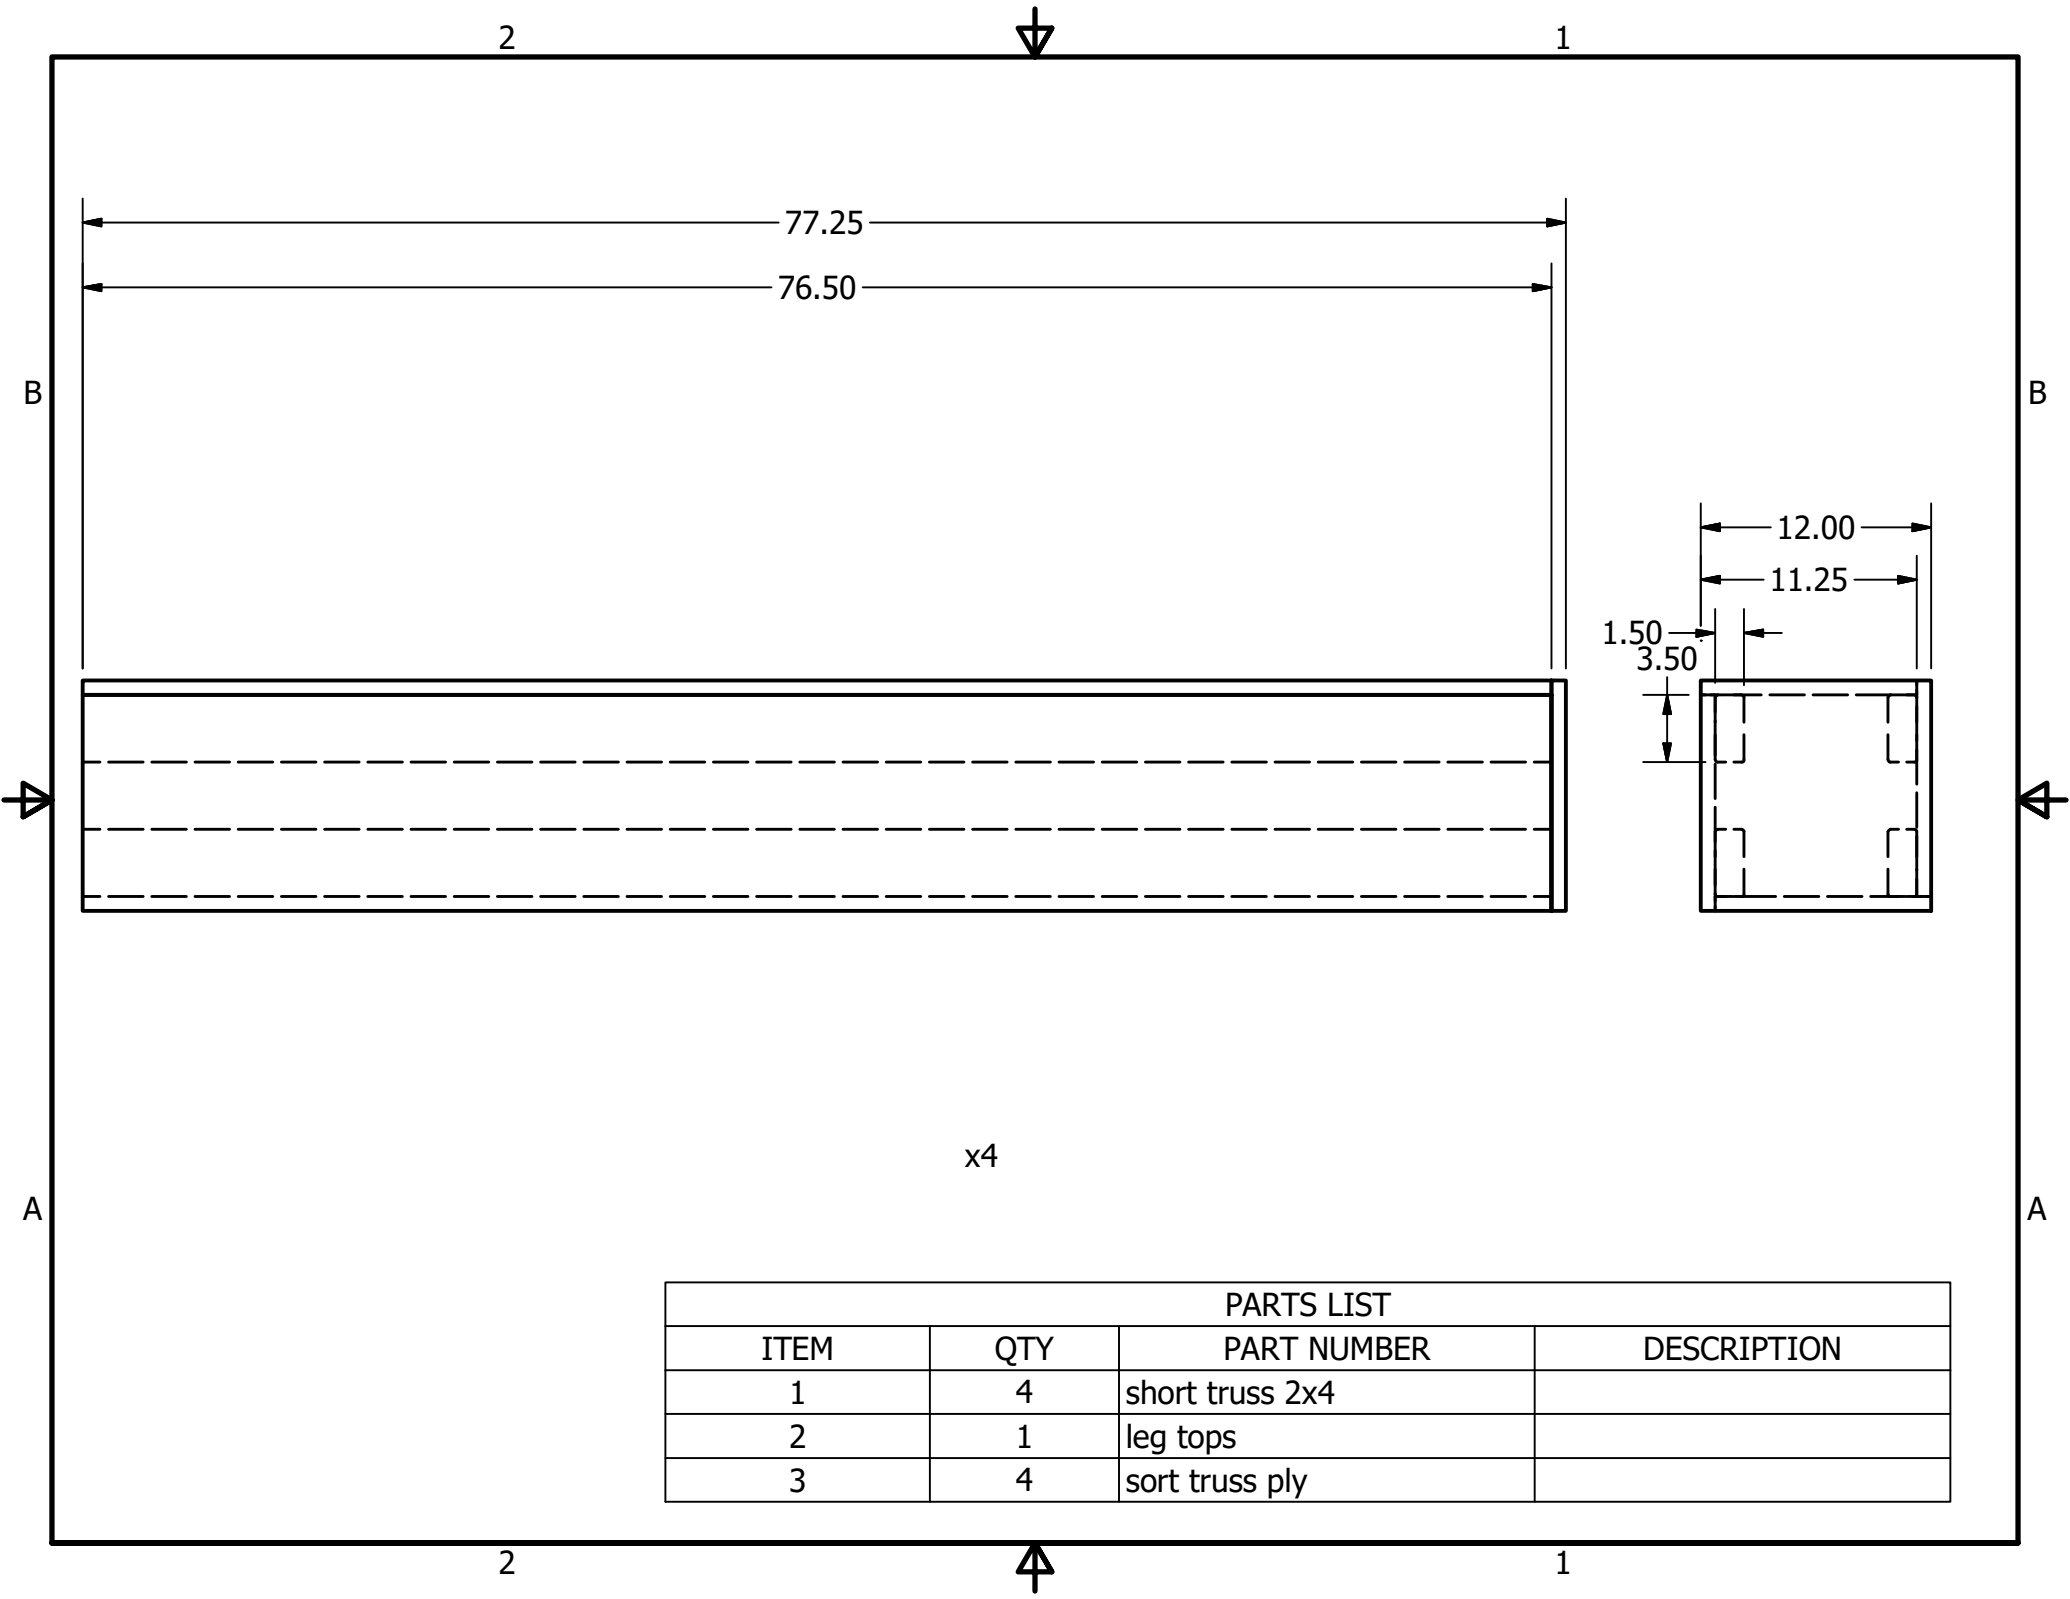

PARTS LIST			
ITEM	QTY	PART NUMBER	DESCRIPTION
1	4		truss leg
2	4		short truss
3	10		leg tops
4	6		long side truss
5	12		top gussets
6	4		3 way gusset
7	6		swing panel

PARTS LIST			
ITEM	QTY	PART NUMBER	DESCRIPTION
1	4	Leg 1	
2	4	leg ply	
3	1	leg foot	
4	1	leg tops	

PARTS LIST			
ITEM	QTY	PART NUMBER	DESCRIPTION
1	4	short truss 2x4	
2	1	leg tops	
3	4	sort truss ply	

PARTS LIST			
ITEM	QTY	PART NUMBER	DESCRIPTION
1	4		long side truss 2x4
2	4		long side truss ply
3	1		leg tops

PARTS LIST			
ITEM	QTY	PART NUMBER	DESCRIPTION
1	1	top gussets	

PARTS LIST			
ITEM	QTY	PART NUMBER	DESCRIPTION
1	1	3 way gusset	