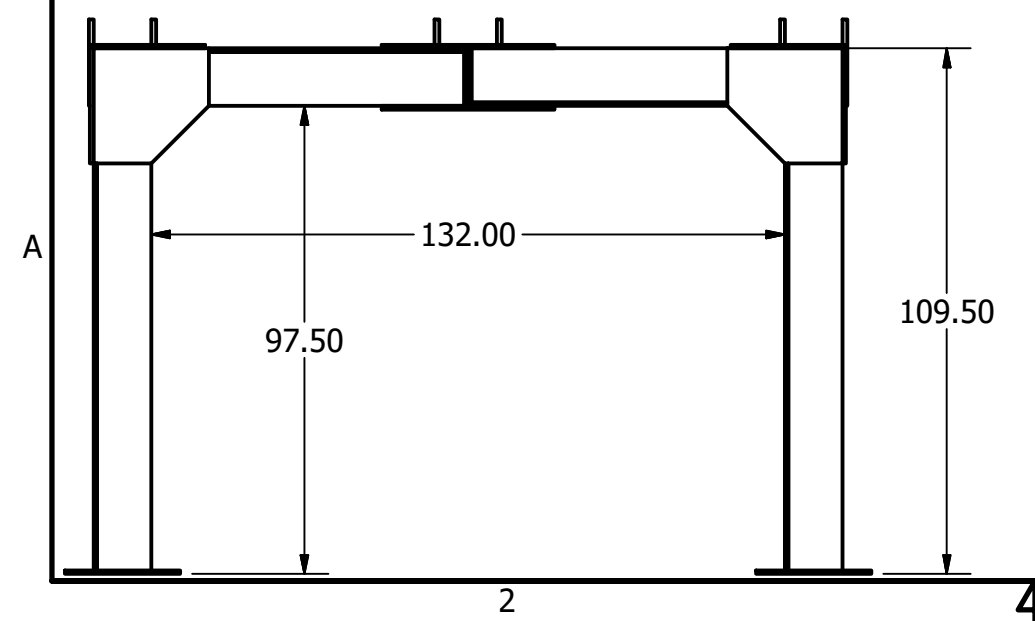

PARTS LIST			
ITEM	QTY	PART NUMBER	DESCRIPTION
1	4		truss leg
2	4		short truss
3	10		leg tops
4	6		long side truss
5	12		top gussets
6	4		3 way gusset
7	6		swing panel

PARTS LIST			
ITEM	QTY	PART NUMBER	DESCRIPTION
1	4	Leg 1	
2	4	leg ply	
3	1	leg foot	
4	1	leg tops	

PARTS LIST			
ITEM	QTY	PART NUMBER	DESCRIPTION
1	4	short truss 2x4	
2	1	leg tops	
3	4	sort truss ply	

PARTS LIST			
ITEM	QTY	PART NUMBER	DESCRIPTION
1	4		long side truss 2x4
2	4		long side truss ply
3	1		leg tops

PARTS LIST			
ITEM	QTY	PART NUMBER	DESCRIPTION
1	1	top gussets	

PARTS LIST			
ITEM	QTY	PART NUMBER	DESCRIPTION
1	1	3 way gusset	