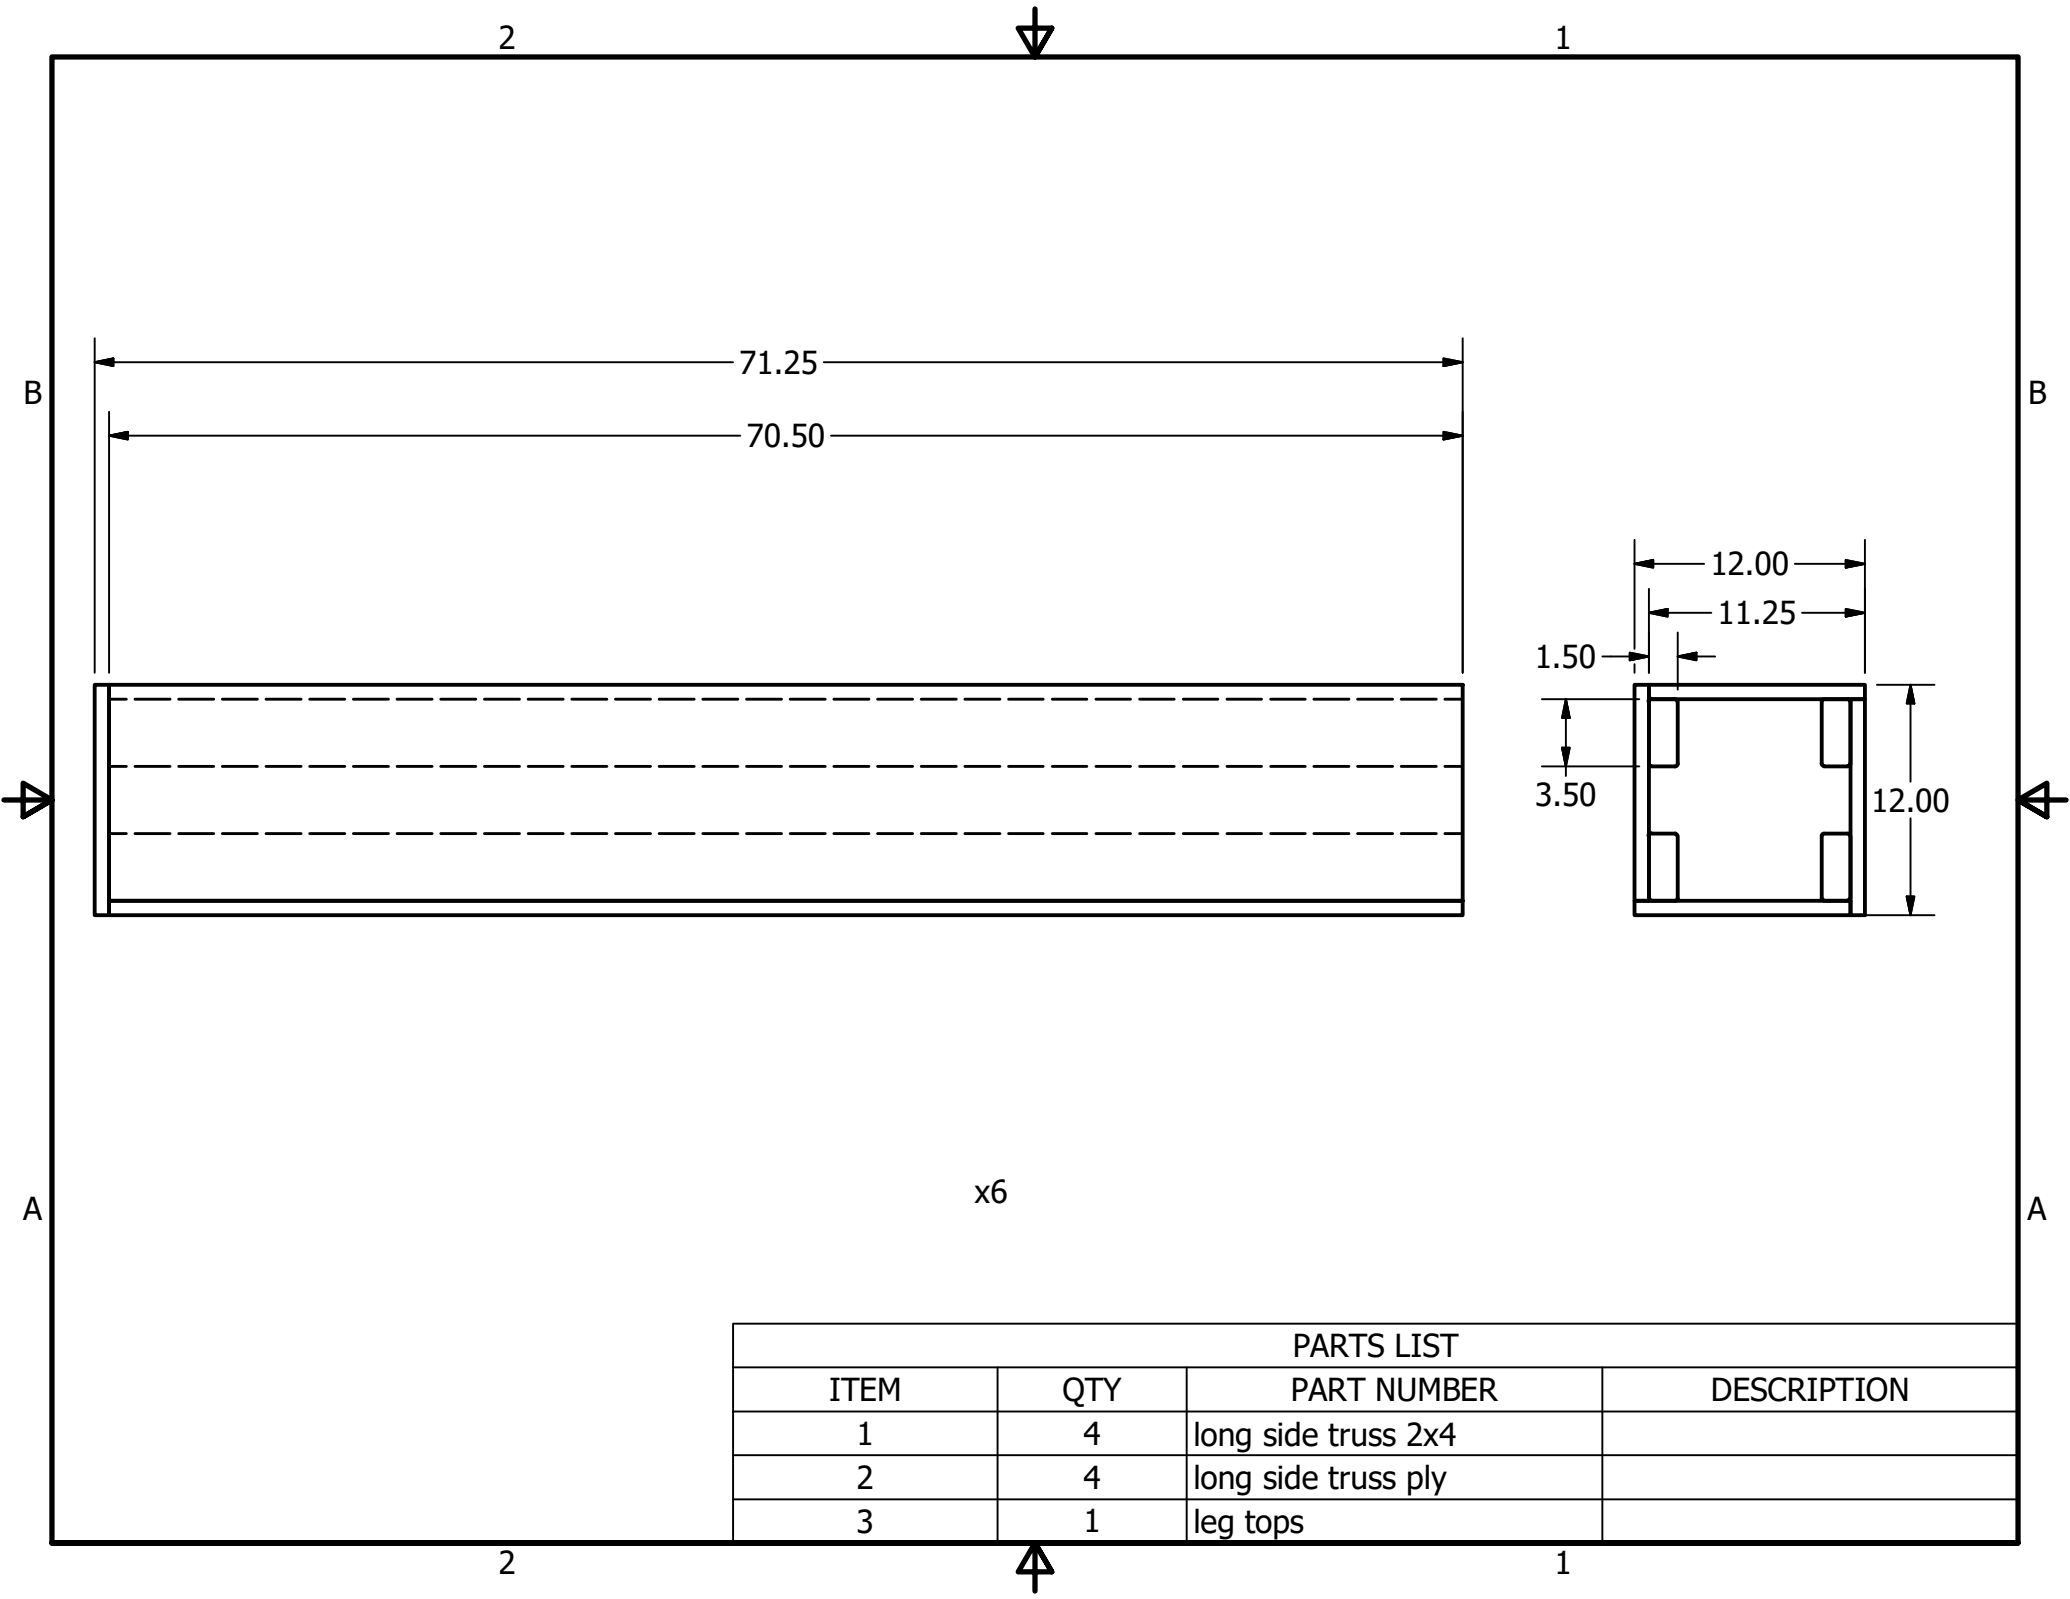

PARTS LIST			
ITEM	QTY	PART NUMBER	DESCRIPTION
1	4		truss leg
2	4		short truss
3	10		leg tops
4	6		long side truss
5	12		top gussets
6	4		3 way gusset
7	6		swing panel

PARTS LIST			
ITEM	QTY	PART NUMBER	DESCRIPTION
1	4	Leg 1	
2	4	leg ply	
3	1	leg foot	
4	1	leg tops	

PARTS LIST			
ITEM	QTY	PART NUMBER	DESCRIPTION
1	4	short truss 2x4	
2	1	leg tops	
3	4	sort truss ply	

PARTS LIST			
ITEM	QTY	PART NUMBER	DESCRIPTION
1	4		long side truss 2x4
2	4		long side truss ply
3	1		leg tops

PARTS LIST			
ITEM	QTY	PART NUMBER	DESCRIPTION
1	1	top gussets	

PARTS LIST			
ITEM	QTY	PART NUMBER	DESCRIPTION
1	1	3 way gusset	